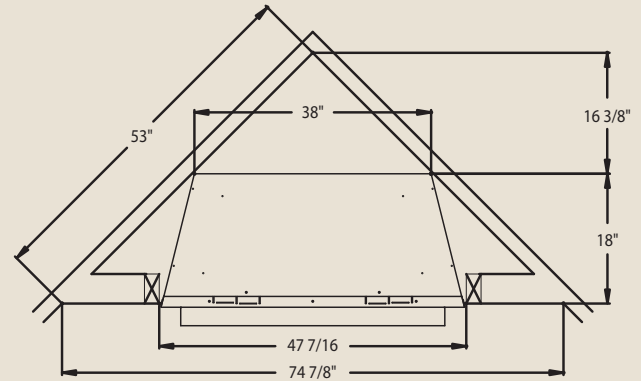

A Brand of Monessen Hearth Systems Co.
149 Cleveland Drive, Paris, Kentucky 40361

www.monessenhearth.com

To avoid personal injury or property damage, the product described by this brochure must be installed, operated and maintained in strict compliance with the instructions packaged with the product and all applicable building or fire codes. Contact local building or fire officials about restrictions and installation inspection requirements. All photographs and drawings on this brochure are for illustrative purposes only and are not intended for, nor should they be used as a substitute for the instructions packaged with the unit. Appearance and specifications of the product are subject to change without notice. © 2007 Monessen Hearth Systems Co.